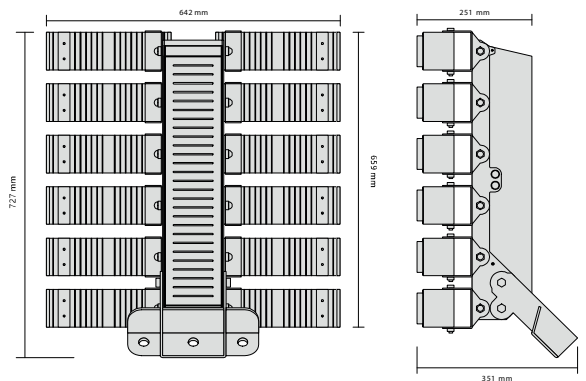

### Features:

- Smart dimmable LED
- 126Lm/W: Less energy, more light
- Less maintenance, smooth anti-dust lens
- More equal light, rotatable 100W units:
- Lifespan 50.000 hours, 5 years warranty
- 642mm width, 241mm depth
- Meanwell HLG driver
- Passive cooling by aerodynamic open design

## T-Series | IP67

Art.code	Wattage (W)	Voltage (V)	Rated life (hrs)	Lumens output (lm)	Height (mm)	CCT (K)	CRI (Ra)	Beam angle (deg)
T1200	1200	90-305Vac 50/60Hz	50000	151200	727	5700	80	25° - 30° - 45° - 60° - 90° - 120°
T1000	1000	90-305Vac 50/60Hz	50000	126000	707	5700	80	25° - 30° - 45° - 60° - 90° - 120°
T 800	800	90-305Vac 50/60Hz	50000	100080	497	5700	80	25° - 30° - 45° - 60° - 90° - 120°
T 600	600	90-305Vac 50/60Hz	50000	75600	382	5700	80	25° - 30° - 45° - 60° - 90° - 120°